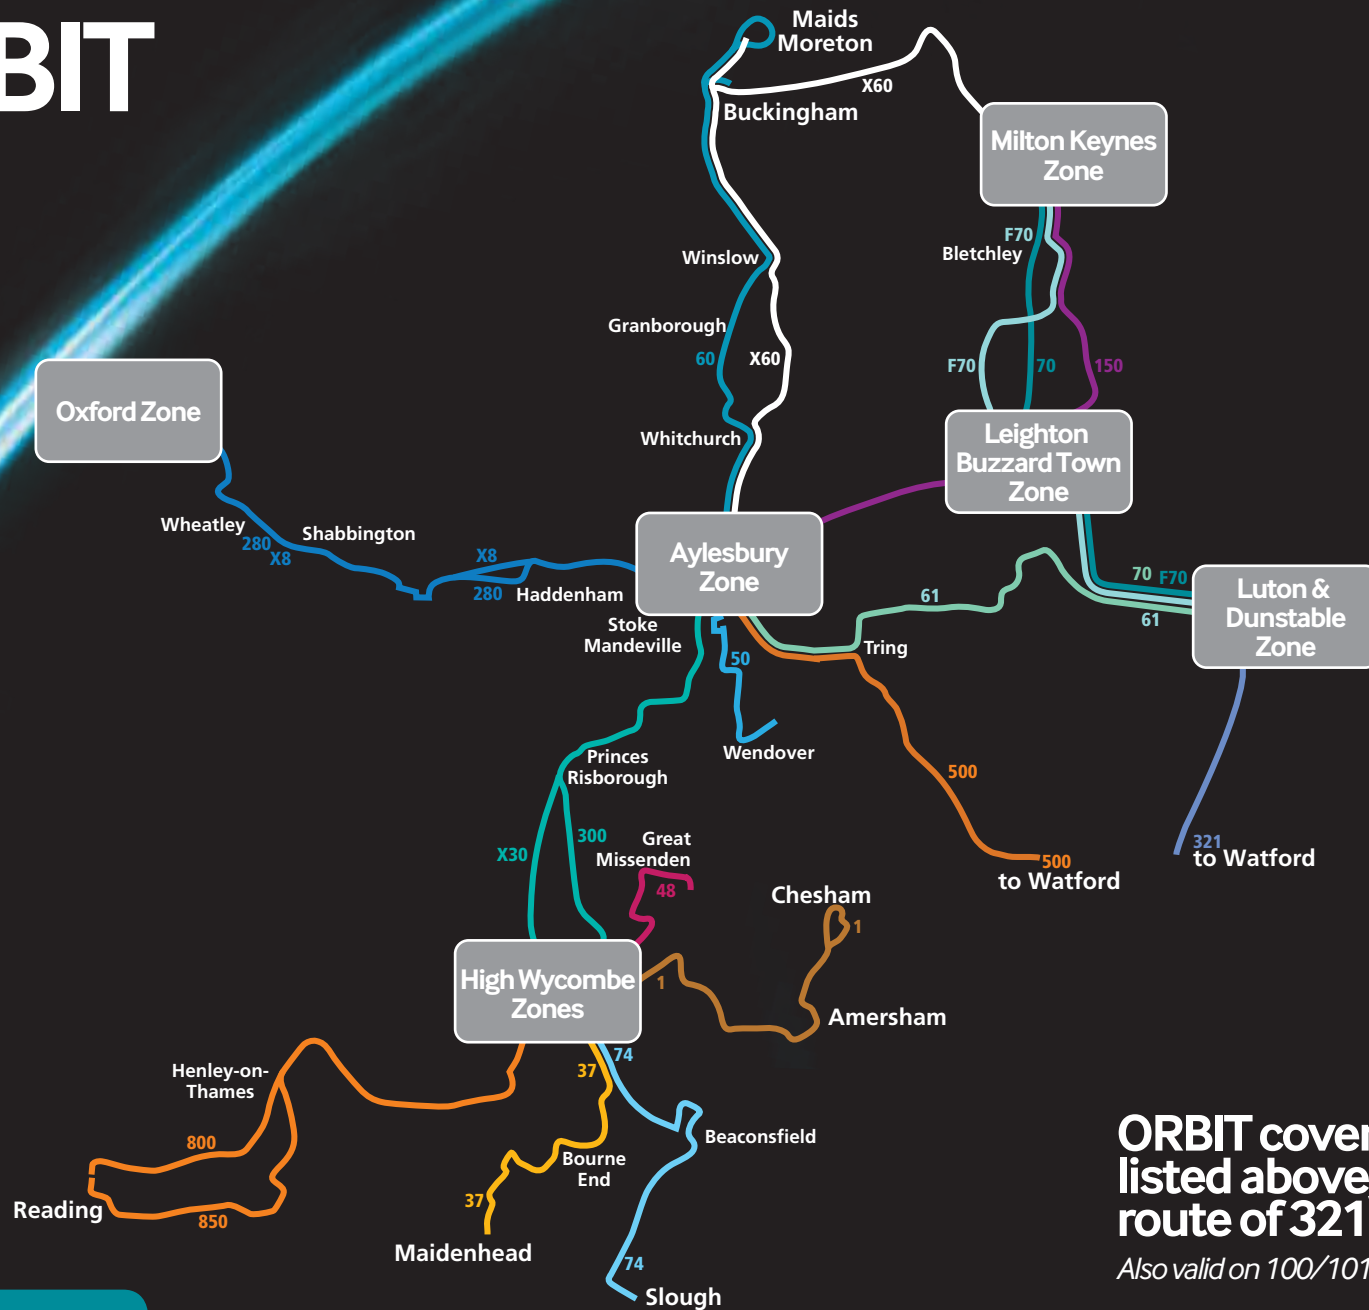

ORBIT

ORBIT covers routes and zones listed above, including the full route of 321 and 500 to Watford.

Also valid on 100/101 until Putteridge Bury Campus